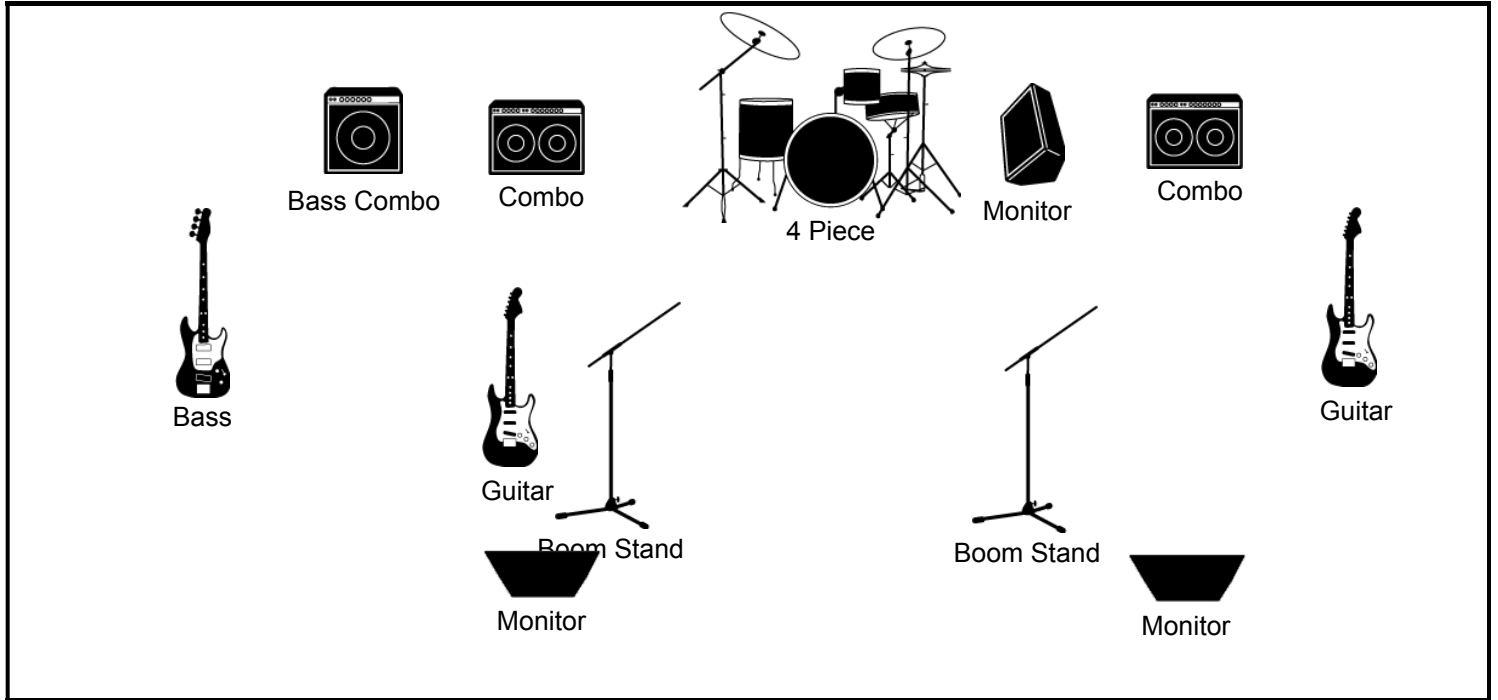

Westerly Stage Plot

BAND NAME

Westerly

SHOW DATE / TIME

STAGE

NOTES

- We need two vocal mics and 3 monitors.
- We will bring our own amps
- Two guitar amps can be mic'd
- Our Bass Amp has a DI output]
- Stage plot can be adjusted based on your venue and sound needs. For any changes, please contact westerly@westerlytheband.com